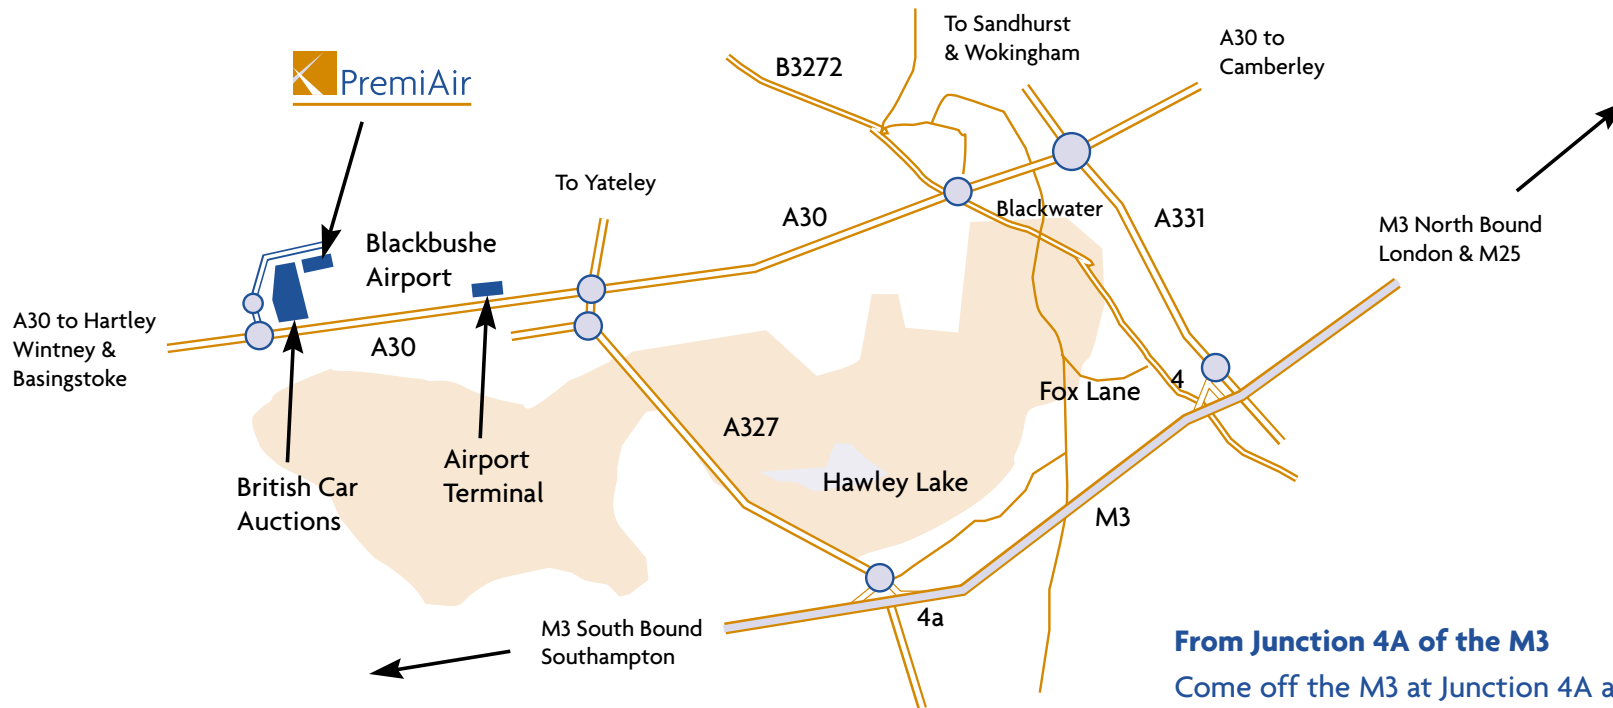

Blackbushe Directions

From Junction 4A of the M3

Come off the M3 at Junction 4A and follow the signs for A327 Reading & Yateley. Follow this road up to the end and turn right at the roundabout still heading in the direction of Reading & Yateley. At the next roundabout turn left onto the A30 towards Basingstoke. Pass the Blackbushe Airport entrance on your right hand side and continue for approximately 1 mile to a mini roundabout with the British Car Auction sign. Turn right and go through the security barrier after the next mini roundabout. Continue down this road past the car auctions entrance. PremiAir is situated in the last two hangars. Please press the Reception button at the gate and state your name and the name of the person you are visiting.